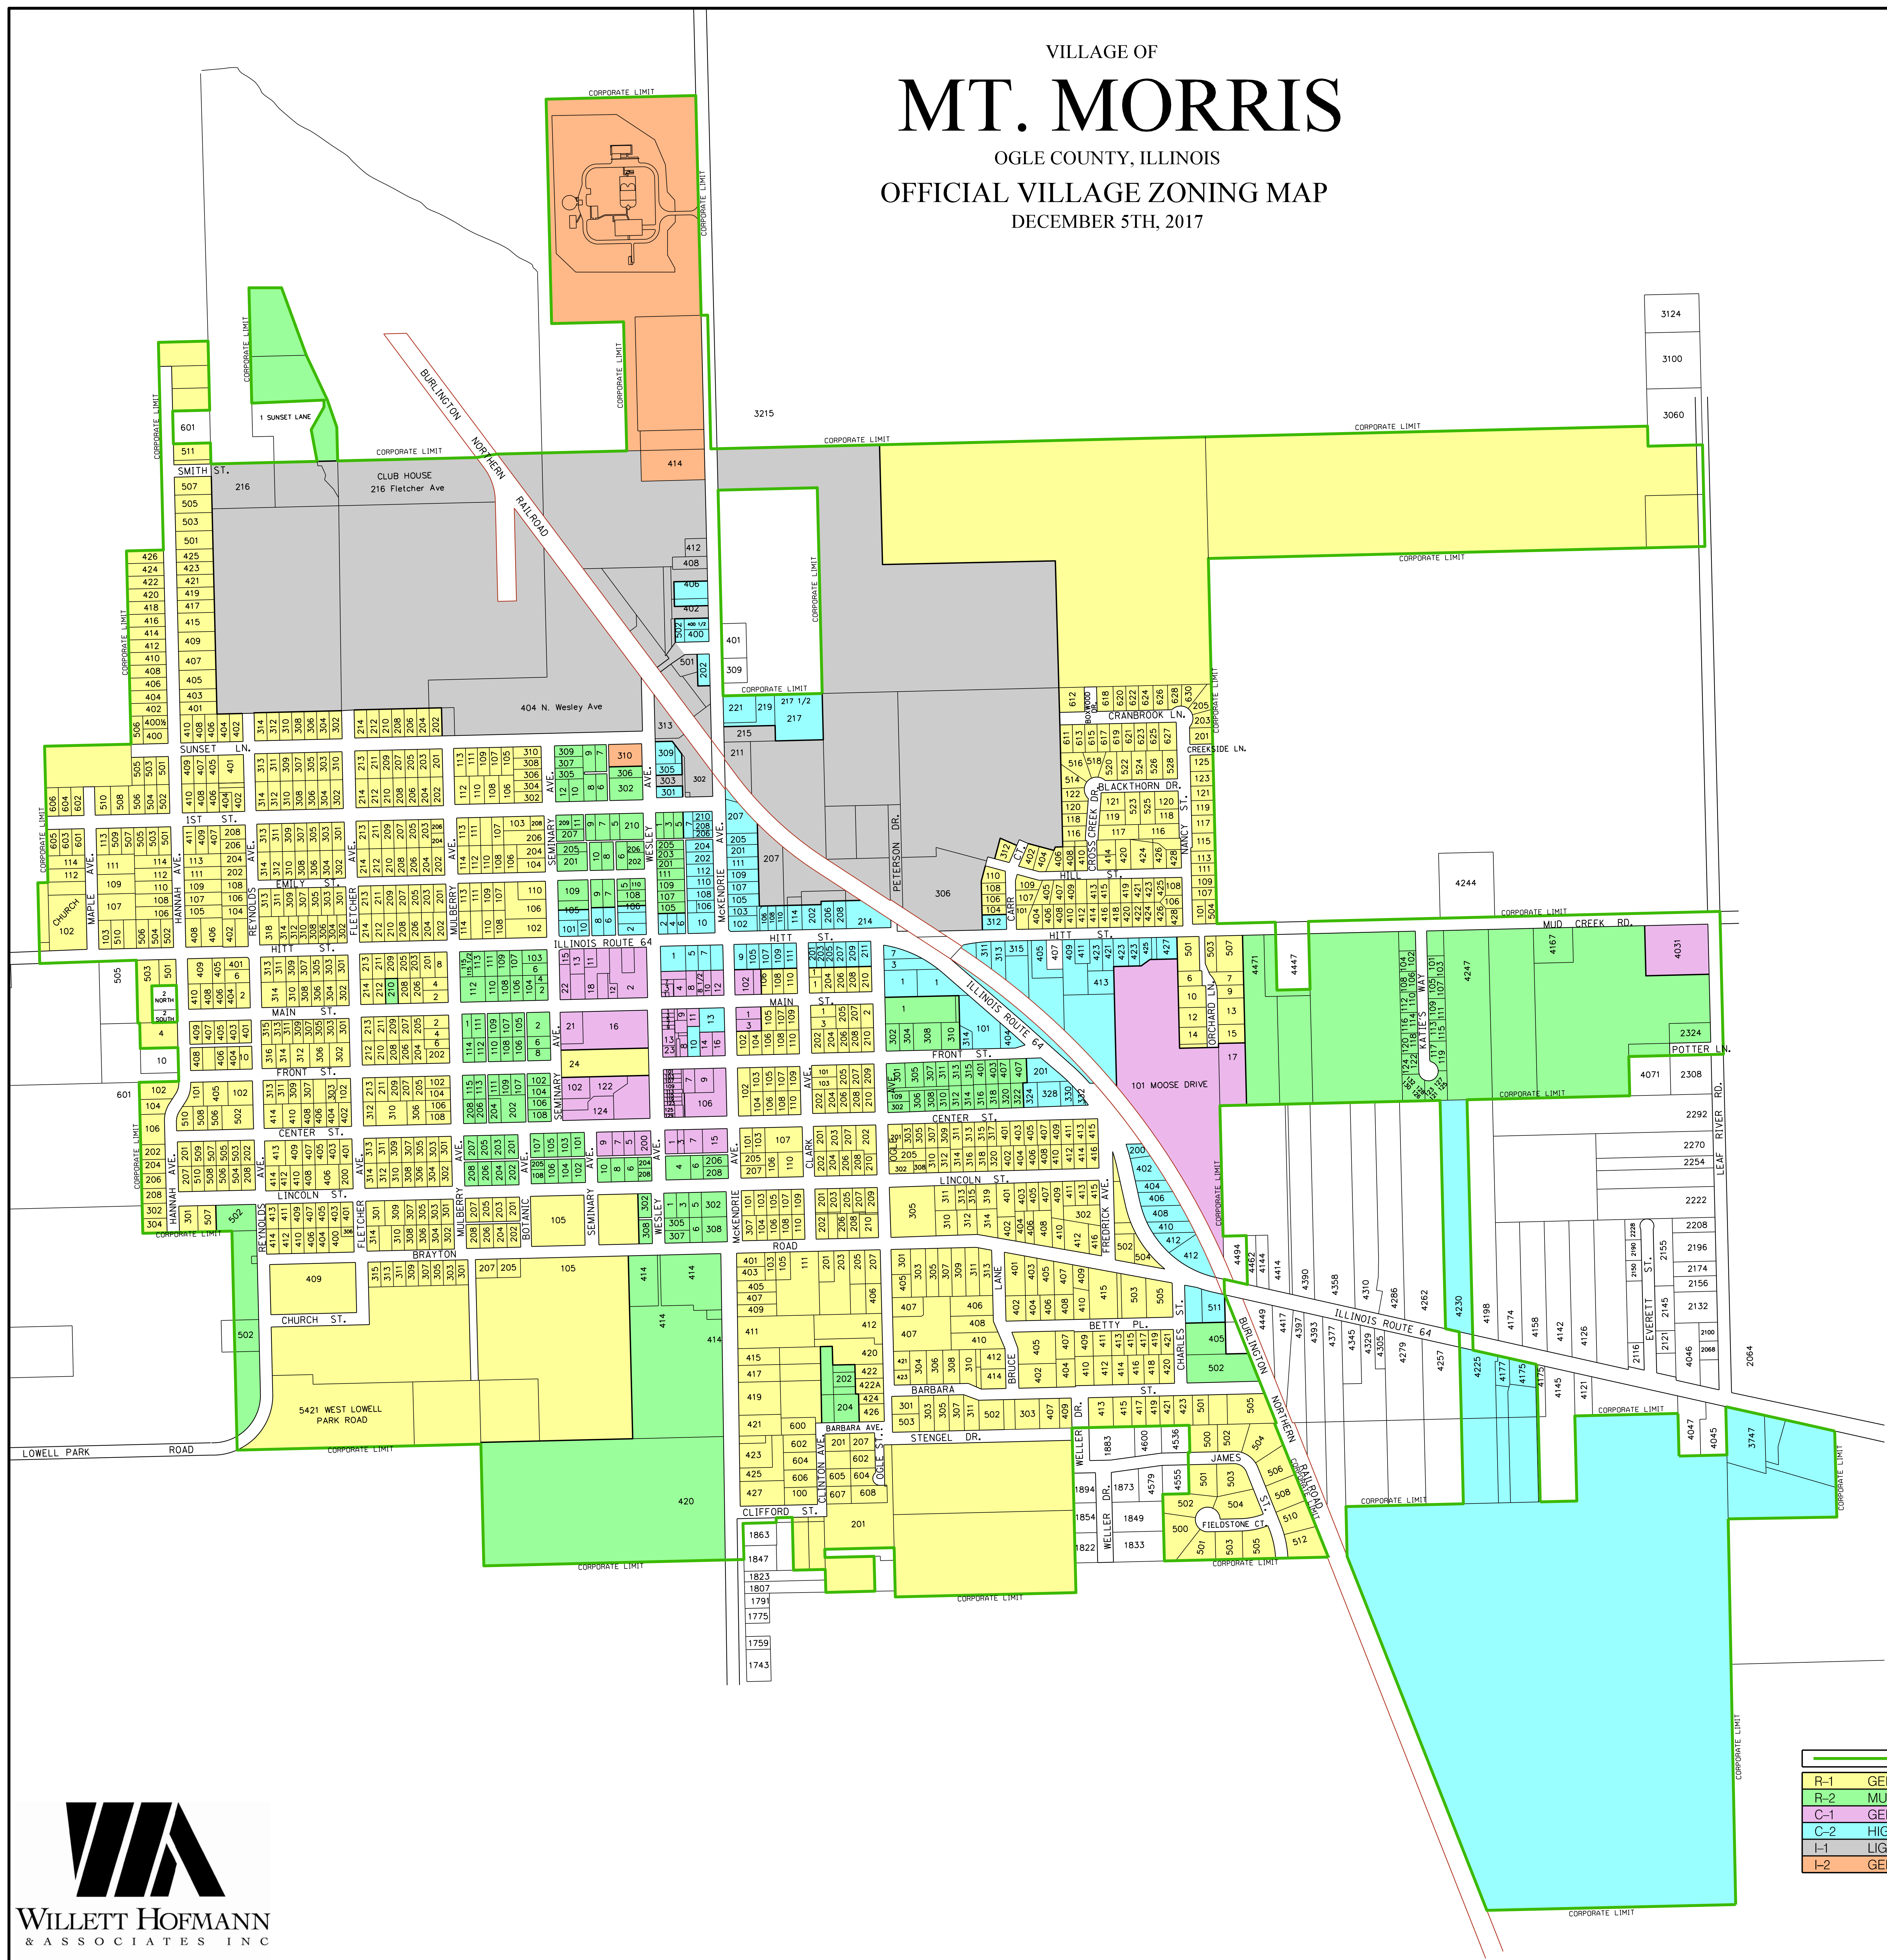

VILLAGE OF  
**MT. MORRIS**  
 OGLE COUNTY, ILLINOIS  
 OFFICIAL VILLAGE ZONING MAP  
 DECEMBER 5TH, 2017

**LEGEND**

	CORPORATE BOUNDARY
	R-1 GENERAL RESIDENCE DISTRICT
	R-2 MULTI-FAMILY RESIDENCE DISTRICT
	C-1 GENERAL BUSINESS DISTRICT
	C-2 HIGHWAY BUSINESS DISTRICT
	I-1 LIGHT INDUSTRIAL DISTRICT
	I-2 GENERAL INDUSTRIAL DISTRICT